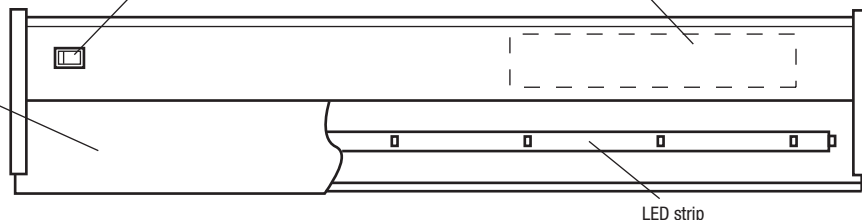

Label: ETL listed.

OPEN WIDE FEATURE

Accessing the interior of LumenTask without dismounting is easy. Our Open Wide design keeps the fixture open and your hands free to wire. By simply pressing the wire compartment holding tab, the wiring compartment cover swings down and out, and stays in position until you're ready to snap it back in its closed position, and slide the lens back in place.

Hi-Low-Off switch enables full or 50% lighting level (on/off switch in dimmable (DIM) models).

Integral LED power supply

LED strip

PRODUCT SPECIFICATION NUMBERS

Catalog No.	Fixture Watts*	Dimming	No. of Diodes	Finish	Length
UCLED-8-WH	11W	No	3	White	8"
UCLED-8-BZ	11W	No	3	Bronze	8"
UCLED-8-SS	11W	No	3	Stainless Steel	8"
UCLED-16-WH	17W	No	5	White	16"
UCLED-16-BZ	17W	No	5	Bronze	16"
UCLED-16-SS	17W	No	5	Stainless Steel	16"
UCLED-24-WH	24W	No	8	White	24"
UCLED-24-BZ	24W	No	8	Bronze	24"
UCLED-24-SS	24W	No	8	Stainless Steel	24"
UCLED-8-WH-DIM	11W	Yes	3	White	8"
UCLED-8-BZ-DIM	11W	Yes	3	Bronze	8"
UCLED-8-SS-DIM	11W	Yes	3	Stainless Steel	8"
UCLED-16-WH-DIM	17W	Yes	5	White	16"
UCLED-16-BZ-DIM	17W	Yes	5	Bronze	16"
UCLED-16-SS-DIM	17W	Yes	5	Stainless Steel	16"
UCLED-24-WH-DIM	24W	Yes	8	White	24"
UCLED-24-BZ-DIM	24W	Yes	8	Bronze	24"
UCLED-24-SS-DIM	24W	Yes	8	Stainless Steel	24"