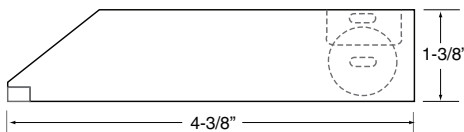

DIRECT WIRE DIMMABLE and NON-DIMMABLE UNDERCABINET LIGHTING SPECIFICATION SHEET - 120V LED

Project: _____

Fixture Type: _____

Location: _____

Contact Phone: _____

PRODUCT DESCRIPTION

LumenTask 120V LED undercabinet lighting fixtures with 3200K LED diodes and integrated LED power supply that delivers maximum light output along with 50,000 hour life. The unique housing features an Open Wide™ hinged system that affords hands-free maintenance. Also available with a dimming option. LumenTask is rapidly becoming the preferential undercabinet lighting system for residential lighting applications, and is now available in energy-saving LED.

PRODUCT SPECIFICATIONS

Housing Construction: One-piece, low profile (1-3/8" height) die-formed 18 gauge cold rolled steel housing with die cast end caps. Mounting holes with pre-affixed screws for easy alignment and installation. Multiple vents for cool undercabinet operation. White, bronze, powder coat paint and solid stainless steel finish.

Electrical: Wire mold knock-outs on end caps for through wiring wiring (utilizing LumenTask EZ Connectors) of multiple units. Hi-low-off switch. 50,000 hr. lamp life at 3000°K*.

Dimming: Available. Please specify -DIM as ordering suffix.

Diffuser: Tempered prismatic frosted glass lens that slides in for easy installation. Spring loaded retention clip holds lens securely in place.

Installation: Must be installed a minimum of 2" from back of cabinet to allow for proper ventilation.

Label: ETL listed.

OPEN WIDE FEATURE